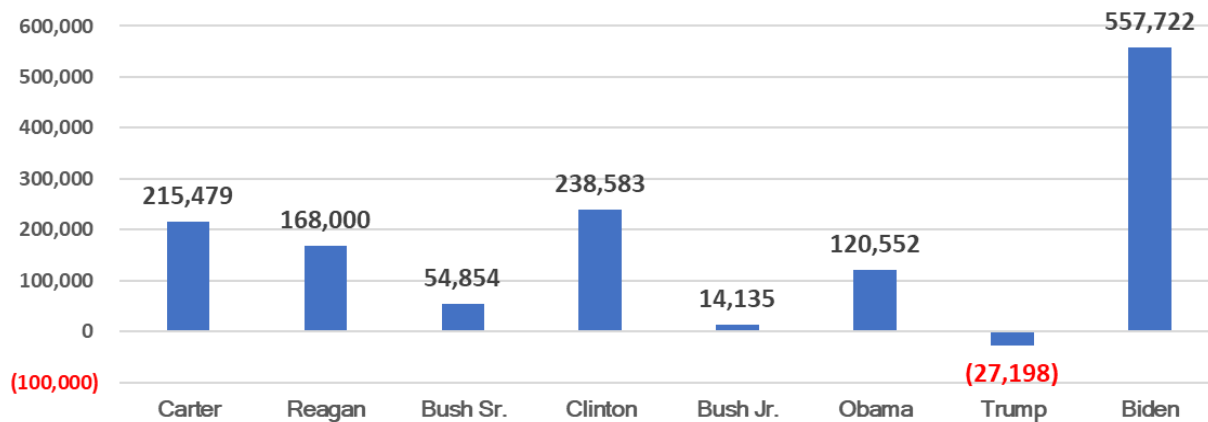

The Delray Democrat

Biden's Big Economic Engine That Could . . . In Charts¹

Michael K. Cantwell

Total Jobs Added Over Presidency

Monthly Average Job Gain over Presidency

¹ The Delray Democrat, August 2022, page 7.