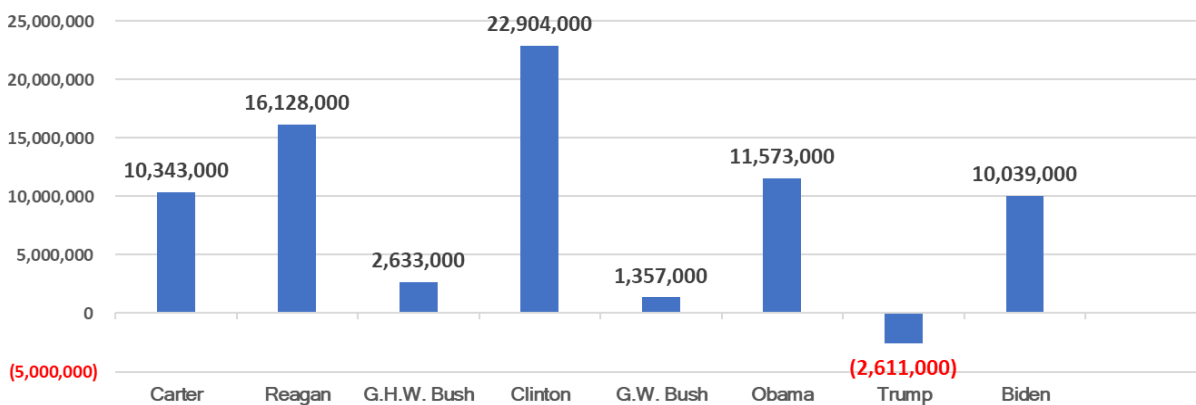

The Delray Democrat

Biden's Big Economic Engine That Could . . . In Charts¹

Michael K. Cantwell

Total Jobs Added Over Presidency

Monthly Average Job Gain over Presidency

¹ The Delray Democrat, August 2022, page 7.